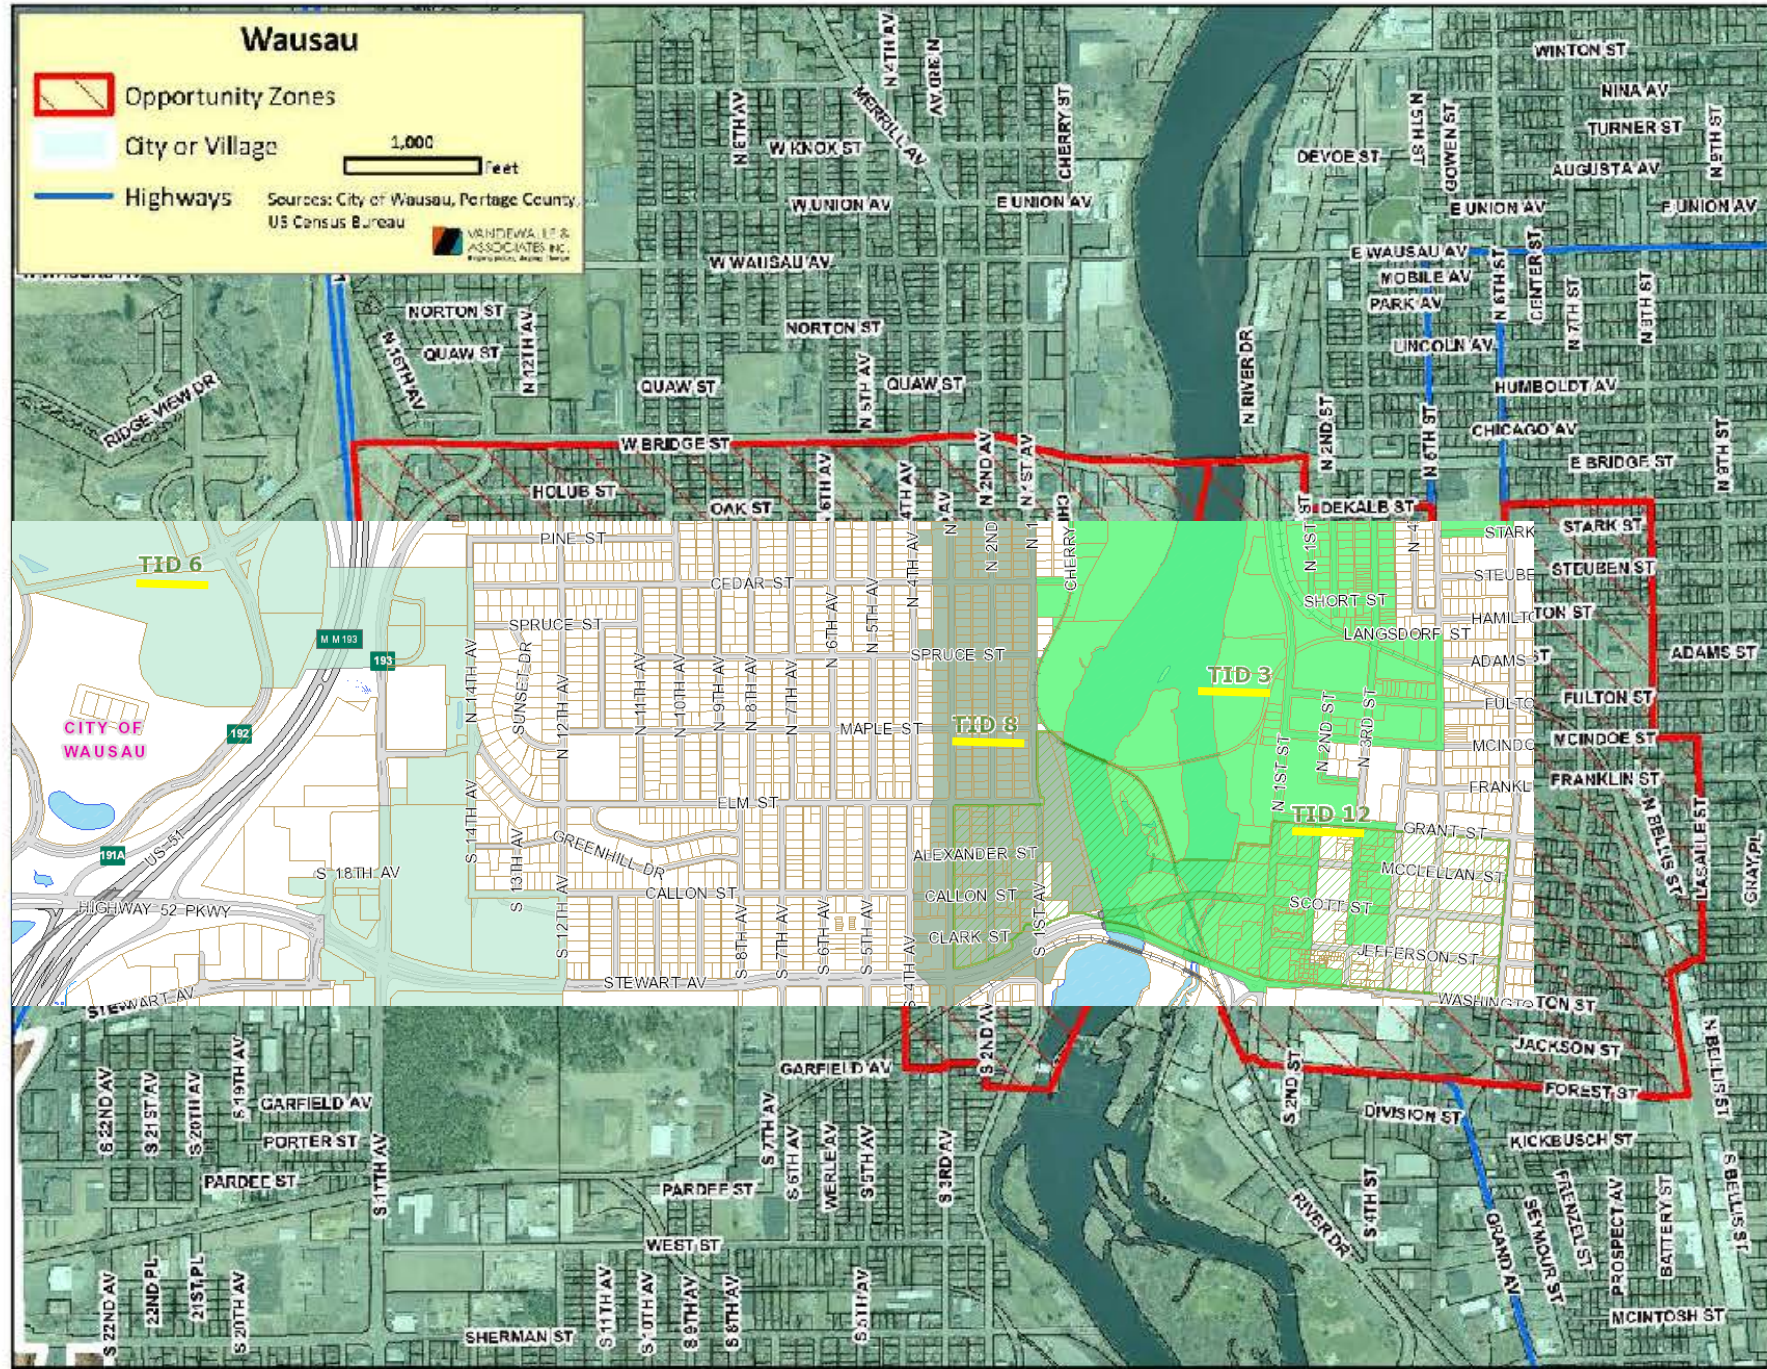

WAUSAU

— Tax Increment Districts

Other incentives:

- Down-payment assistance
- Homeowner rehab
- Rental rehab
- Live it up/Fix it up
- Commercial rehab
- Revolving loan fund (w/McDevco)
- River District (i.e., Main Street)

WAUSAU

 Potential project sites